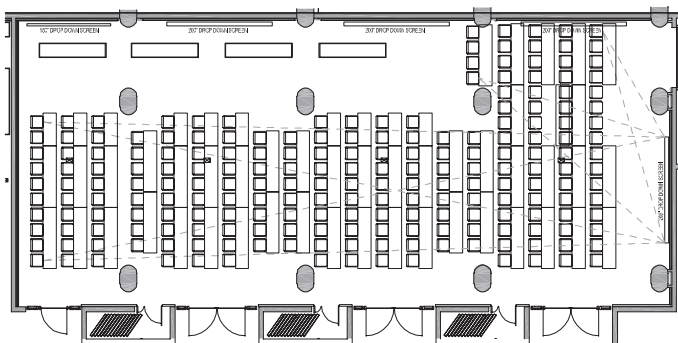

ISABELLA CONFERENCE ROOM INFORMATION SHEET

FLOOR PLAN

Cinema

ISABELLA
CONFERENCE
ROOM

326

Metres
(L x W)
86.6 X 198.7

Square
Metres
386.4

Ceiling Height
At wall: 3.9
At centre: 3.9

WALL MOUNTED DATA, TV AND POWER CONNECTIONS

School
Room

ISABELLA
CONFERENCE
ROOM

208

Dinner

ISABELLA
CONFERENCE
ROOM

360

LEGACY
HOTELS & RESORTS

Metres (L x W)	Square Metres	Ceiling Height
13.09 x 5.57	70.5	At wall: 3.9 At centre: 3.9
13.09 x 7.90	102	At wall: 3.9 At centre: 3.9

ISABELLA
CONFERENCE
ROOM 4

CONFERENCE AIDS AND FACILITIES

ISABELLA 1, 2 & 3