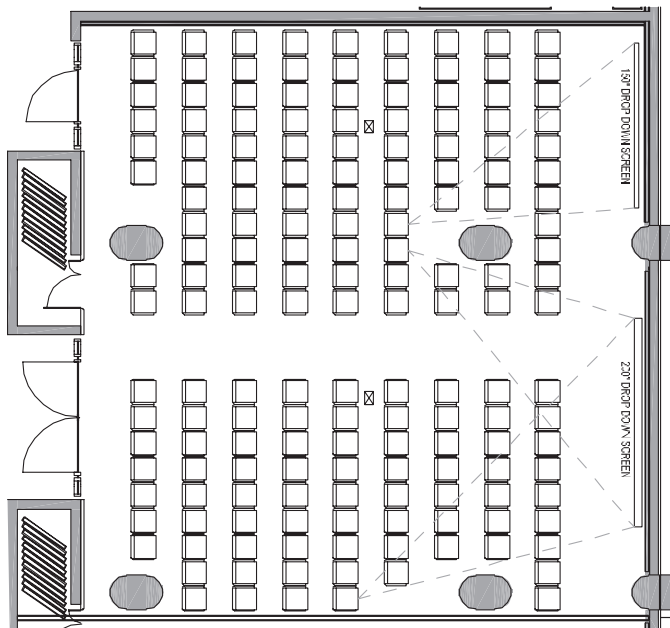

Dinner

ISABELLA
CONFERENCE
ROOM 4

80

U-Shape

ISABELLA
CONFERENCE
ROOM 4

26

LEGACY
HOTELS & RESORTS

THE LEONARDO

75 Maude St Sandton

+27 (0) 11 806 6888 | +27 (0) 11 806 6899

hotels@legacyhotels.co.za

The Leonardo

ISABELLA CONFERENCE ROOM 1 & 2 INFORMATION SHEET

FLOOR PLAN

Cinema

ISABELLA
CONFERENCE
ROOM 1 & 2

326

Metres
(L x W)
8.6 x 9.1

Square
Metres
177

Ceiling Height
At wall: 3.9
At centre: 3.9

CONFERENCE AIDS AND FACILITIES

ISABELLA 1 & 2

- 150" Motorised, retractable screen in each room
- NEC Laser Data Projector (Motorised and retractable)
- High Fidelity Audio
- All professional inputs including HDMI
- Wireless Microphones (handheld, lapel and headsets)
- Bluetooth for audio streaming
- Wireless connectivity to video projection

WALL MOUNTED DATA, TV AND POWER CONNECTIONS

School
Room

ISABELLA
CONFERENCE
ROOM 1 & 2

208

Dinner

ISABELLA
CONFERENCE
ROOM 1 & 2

360

LEGACY
HOTELS & RESORTS