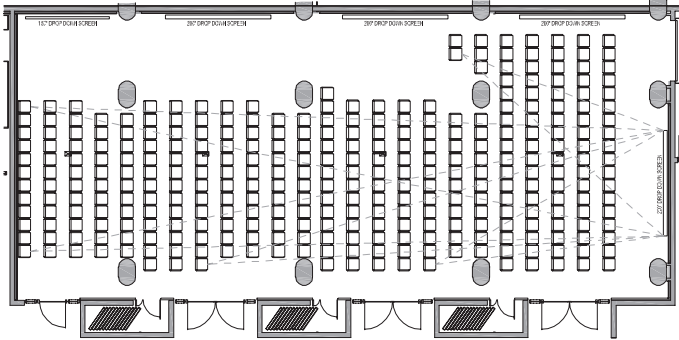

ISABELLA CONFERENCE ROOM INFORMATION SHEET

FLOOR PLAN

Cinema

ISABELLA
CONFERENCE
ROOM

326

Metres
(L x W)
86.6 X 198.7

Square
Metres
386.4

Ceiling Height
At wall: 3.9
At centre: 3.9

WALL MOUNTED DATA, TV AND POWER CONNECTIONS

School
Room

ISABELLA
CONFERENCE
ROOM

208

Dinner

ISABELLA
CONFERENCE
ROOM

360

LEGACY
HOTELS & RESORTS