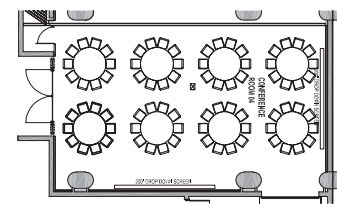

WALL MOUNTED DATA, TV AND POWER CONNECTIONS

Cinema

ISABELLA
CONFERENCE
ROOM 1, 2, 3

60

School Room

ISABELLA
CONFERENCE
ROOM 1, 2, 3

36

Dinner

ISABELLA
CONFERENCE
ROOM 1, 2, 3

50

Cinema

ISABELLA
CONFERENCE
ROOM 4

96

School Room

ISABELLA
CONFERENCE
ROOM 4

56

Dinner

ISABELLA
CONFERENCE
ROOM 4

80

U-Shape

ISABELLA
CONFERENCE
ROOM 4

26

LEGACY
HOTELS & RESORTS

THE LEONARDO

326

Metres
(L x W)
8.6 x 9.1

Square
Metres
177

Ceiling Height
At wall: 3.9
At centre: 3.9

CONFERENCE AIDS AND FACILITIES

ISABELLA 1 & 2

- 150" Motorised, retractable screen in each room
- NEC Laser Data Projector (Motorised and retractable)
- High Fidelity Audio
- All professional inputs including HDMI
- Wireless Microphones (handheld, lapel and headsets)
- Bluetooth for audio streaming
- Wireless connectivity to video projection