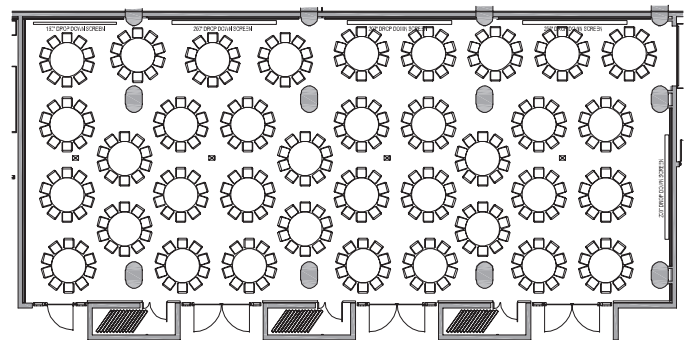

ISABELLA CONFERENCE ROOM INFORMATION SHEET

FLOOR PLAN

Cinema

ISABELLA
CONFERENCE
ROOM

326

Metres
(L x W)
86.6 X 198.7

Square
Metres
386.4

Ceiling Height
At wall: 3.9
At centre: 3.9

WALL MOUNTED DATA, TV AND POWER CONNECTIONS

School
Room

ISABELLA
CONFERENCE
ROOM

208

Dinner

ISABELLA
CONFERENCE
ROOM

360

LEGACY
HOTELS & RESORTS

Metres (L x W)	Square Metres	Ceiling Height
13.09 x 5.57	70.5	At wall: 3.9 At centre: 3.9
13.09 x 7.90	102	At wall: 3.9 At centre: 3.9

ISABELLA
CONFERENCE
ROOM 4

CONFERENCE AIDS AND FACILITIES

ISABELLA 1, 2 & 3