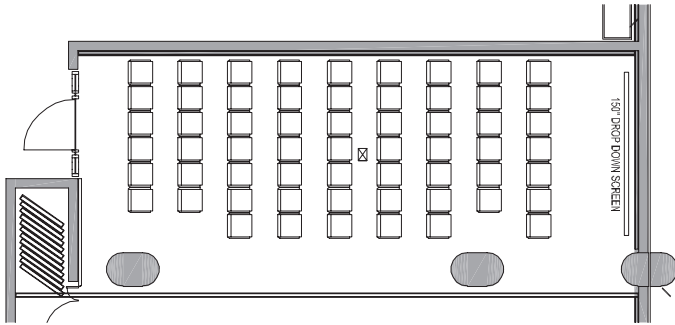

ISABELLA CONFERENCE ROOM INFORMATION SHEET

FLOOR PLAN

Cinema

ISABELLA
CONFERENCE
ROOM

326

Metres
(L x W)
86.6 X 198.7

Square
Metres
386.4

Ceiling Height
At wall: 3.9
At centre: 3.9

WALL MOUNTED DATA, TV AND POWER CONNECTIONS

School
Room

ISABELLA
CONFERENCE
ROOM

208

Dinner

ISABELLA
CONFERENCE
ROOM

360

LEGACY
HOTELS & RESORTS

THE LEONARDO

75 Maude St Sandton

+27 (0) 11 806 6888 | +27 (0) 11 806 6899

hotels@legacyhotels.co.za

The Leonardo

ISABELLA CONFERENCE ROOM 1,2,3 & 4 INFORMATION SHEET

FLOOR PLAN

ISABELLA
CONFERENCE
ROOM 1, 2, 3

Metres (L x W)	Square Metres	Ceiling Height
13.09 x 5.57	70.5	At wall: 3.9 At centre: 3.9
13.09 x 7.90	102	At wall: 3.9 At centre: 3.9

ISABELLA
CONFERENCE
ROOM 4

CONFERENCE AIDS AND FACILITIES

ISABELLA 1, 2 & 3