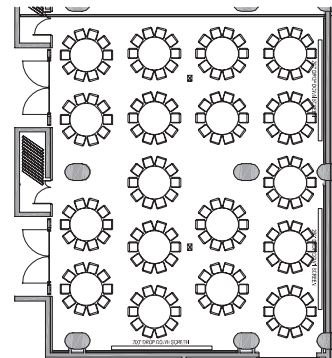

ISABELLA
CONFERENCE
ROOM 3 & 4

326

Metres
(L x W)
8.6 x 16.0

Square
Metres
312

Ceiling Height
At wall: 3.9
At centre: 3.9

CONFERENCE AIDS AND FACILITIES

ISABELLA 3 & 4

- 150" Motorised, retractable screen in each room
- NEC Laser Data Projector (Motorised and retractable)
- High Fidelity Audio
- All professional inputs including HDMI
- Wireless Microphones (handheld, lapel and headsets)
- Bluetooth for audio streaming
- Wireless connectivity to video projection

WALL MOUNTED DATA, TV AND POWER CONNECTIONS

School
Room

ISABELLA
CONFERENCE
ROOM 3 & 4

208

Dinner

ISABELLA
CONFERENCE
ROOM 3 & 4

360

LEGACY
HOTELS & RESORTS

ISABELLA
CONFERENCE
ROOM 2, 3 & 4

326

Metres
(L x W)

8.6 x 10.6

Square
Metres

208

Ceiling Height

At wall: 3.9
At centre: 3.9