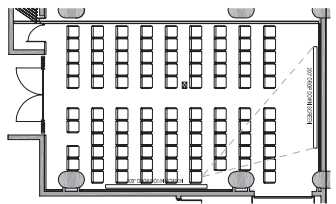

WALL MOUNTED DATA, TV AND POWER CONNECTIONS

Cinema

ISABELLA
CONFERENCE
ROOM 1, 2, 3

60

School Room

ISABELLA
CONFERENCE
ROOM 1, 2, 3

36

Dinner

ISABELLA
CONFERENCE
ROOM 1, 2, 3

50

Cinema

ISABELLA
CONFERENCE
ROOM 4

96

School Room

ISABELLA
CONFERENCE
ROOM 4

56

Dinner

ISABELLA
CONFERENCE
ROOM 4

80

U-Shape

ISABELLA
CONFERENCE
ROOM 4

26

LEGACY
HOTELS & RESORTS

THE LEONARDO

326

Metres
(L x W)
8.6 x 9.1

Square
Metres
177

Ceiling Height
At wall: 3.9
At centre: 3.9

CONFERENCE AIDS AND FACILITIES

ISABELLA 1 & 2

- 150" Motorised, retractable screen in each room
- NEC Laser Data Projector (Motorised and retractable)
- High Fidelity Audio
- All professional inputs including HDMI
- Wireless Microphones (handheld, lapel and headsets)
- Bluetooth for audio streaming
- Wireless connectivity to video projection