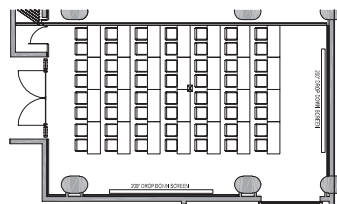

ISABELLA
CONFERENCE
ROOM 1, 2, 3

50

Cinema

ISABELLA
CONFERENCE
ROOM 4

96

School Room

ISABELLA
CONFERENCE
ROOM 4

56

Dinner

ISABELLA
CONFERENCE
ROOM 4

80

U-Shape

ISABELLA
CONFERENCE
ROOM 4

26

LEGACY
HOTELS & RESORTS

THE LEONARDO

326

Metres
(L x W)
8.6 x 9.1

Square
Metres
177

Ceiling Height
At wall: 3.9
At centre: 3.9

CONFERENCE AIDS AND FACILITIES

ISABELLA 1 & 2

- 150" Motorised, retractable screen in each room
- NEC Laser Data Projector (Motorised and retractable)
- High Fidelity Audio
- All professional inputs including HDMI
- Wireless Microphones (handheld, lapel and headsets)
- Bluetooth for audio streaming
- Wireless connectivity to video projection