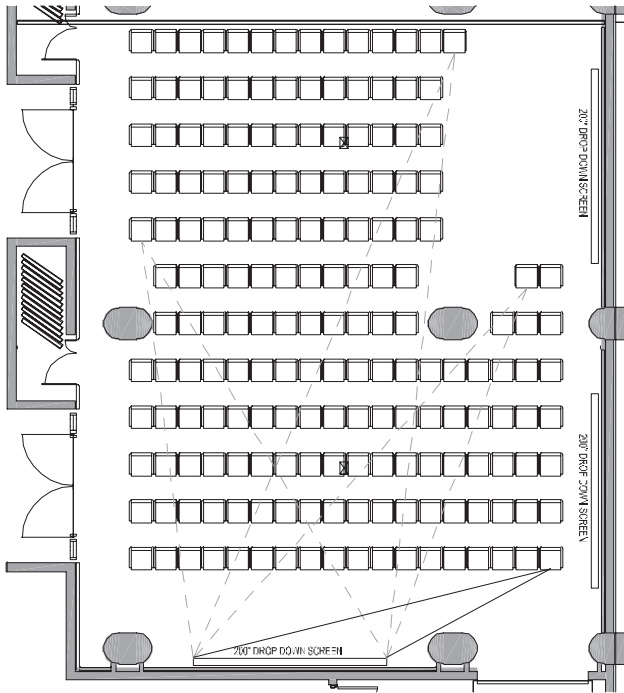

WALL MOUNTED DATA, TV AND POWER CONNECTIONS

School
Room

ISABELLA
CONFERENCE
ROOM 1 & 2

208

Dinner

ISABELLA
CONFERENCE
ROOM 1 & 2

360

LEGACY
HOTELS & RESORTS

THE LEONARDO

75 Maude St Sandton

+27 (0) 11 806 6888 | +27 (0) 11 806 6899

hotels@legacyhotels.co.za

The Leonardo

ISABELLA CONFERENCE ROOM 3 & 4 INFORMATION SHEET

FLOOR PLAN

Cinema

ISABELLA
CONFERENCE
ROOM 3 & 4

326

Metres
(L x W)
8.6 x 16.0

Square
Metres
312

Ceiling Height
At wall: 3.9
At centre: 3.9

CONFERENCE AIDS AND FACILITIES

ISABELLA 3 & 4

- 150" Motorised, retractable screen in each room
- NEC Laser Data Projector (Motorised and retractable)
- High Fidelity Audio
- All professional inputs including HDMI
- Wireless Microphones (handheld, lapel and headsets)
- Bluetooth for audio streaming
- Wireless connectivity to video projection

ISABELLA
CONFERENCE
ROOM 2, 3 & 4

326

Metres
(L x W)

8.6 x 10.6

Square
Metres

208

Ceiling Height

At wall: 3.9
At centre: 3.9