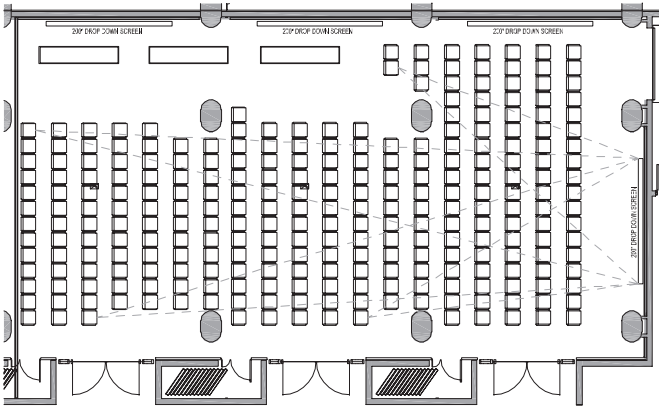

ISABELLA
CONFERENCE
ROOM 3 & 4

326

Metres
(L x W)
8.6 x 16.0

Square
Metres
312

Ceiling Height
At wall: 3.9
At centre: 3.9

CONFERENCE AIDS AND FACILITIES

ISABELLA 3 & 4

- 150" Motorised, retractable screen in each room
- NEC Laser Data Projector (Motorised and retractable)
- High Fidelity Audio
- All professional inputs including HDMI
- Wireless Microphones (handheld, lapel and headsets)
- Bluetooth for audio streaming
- Wireless connectivity to video projection

WALL MOUNTED DATA, TV AND POWER CONNECTIONS

School
Room

ISABELLA
CONFERENCE
ROOM 3 & 4

208

Dinner

ISABELLA
CONFERENCE
ROOM 3 & 4

360

LEGACY
HOTELS & RESORTS

THE LEONARDO

75 Maude St Sandton

+27 (0) 11 806 6888 | +27 (0) 11 806 6899

hotels@legacyhotels.co.za

The Leonardo

ISABELLA CONFERENCE ROOM 2, 3 & 4 INFORMATION SHEET

FLOOR PLAN

Cinema

ISABELLA
CONFERENCE
ROOM 2, 3 & 4

326

Metres
(L x W)

8.6 x 10.6

Square
Metres

208

Ceiling Height

At wall: 3.9
At centre: 3.9