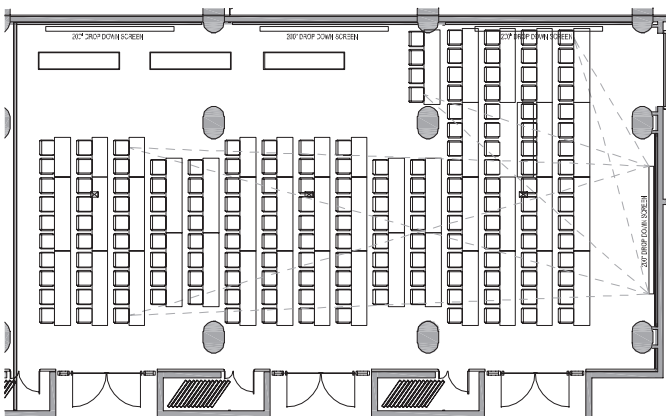

ISABELLA
CONFERENCE
ROOM 2, 3 & 4

326

Metres
(L x W)

8.6 x 10.6

Square
Metres

208

Ceiling Height

At wall: 3.9
At centre: 3.9

WALL MOUNTED DATA, TV AND POWER CONNECTIONS

School Room

ISABELLA
CONFERENCE
ROOM 2, 3 & 4

208

Dinner

ISABELLA
CONFERENCE
ROOM 2, 3 & 4

360

LEGACY
HOTELS & RESORTS