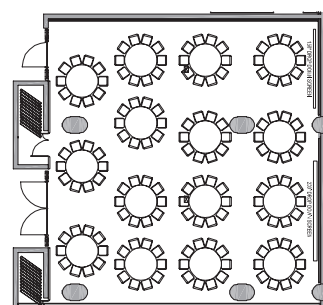

326

Metres
(L x W)
8.6 x 9.1

Square
Metres
177

Ceiling Height
At wall: 3.9
At centre: 3.9

CONFERENCE AIDS AND FACILITIES

ISABELLA 1 & 2

- 150" Motorised, retractable screen in each room
- NEC Laser Data Projector (Motorised and retractable)
- High Fidelity Audio
- All professional inputs including HDMI
- Wireless Microphones (handheld, lapel and headsets)
- Bluetooth for audio streaming
- Wireless connectivity to video projection

WALL MOUNTED DATA, TV AND POWER CONNECTIONS

School
Room

ISABELLA
CONFERENCE
ROOM 1 & 2

208

Dinner

ISABELLA
CONFERENCE
ROOM 1 & 2

360

LEGACY
HOTELS & RESORTS

ISABELLA
CONFERENCE
ROOM 3 & 4

326

Metres
(L x W)
8.6 x 16.0

Square
Metres
312

Ceiling Height
At wall: 3.9
At centre: 3.9

CONFERENCE AIDS AND FACILITIES

ISABELLA 3 & 4

- 150" Motorised, retractable screen in each room
- NEC Laser Data Projector (Motorised and retractable)
- High Fidelity Audio
- All professional inputs including HDMI
- Wireless Microphones (handheld, lapel and headsets)
- Bluetooth for audio streaming
- Wireless connectivity to video projection