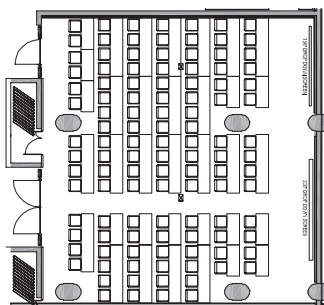

326

Metres
(L x W)
8.6 x 9.1

Square
Metres
177

Ceiling Height
At wall: 3.9
At centre: 3.9

CONFERENCE AIDS AND FACILITIES

ISABELLA 1 & 2

- 150" Motorised, retractable screen in each room
- NEC Laser Data Projector (Motorised and retractable)
- High Fidelity Audio
- All professional inputs including HDMI
- Wireless Microphones (handheld, lapel and headsets)
- Bluetooth for audio streaming
- Wireless connectivity to video projection

WALL MOUNTED DATA, TV AND POWER CONNECTIONS

School
Room

ISABELLA
CONFERENCE
ROOM 1 & 2

208

Dinner

ISABELLA
CONFERENCE
ROOM 1 & 2

360

LEGACY
HOTELS & RESORTS