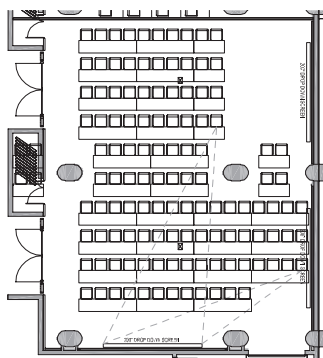

ISABELLA
CONFERENCE
ROOM 3 & 4

326

Metres
(L x W)
8.6 x 16.0

Square
Metres
312

Ceiling Height
At wall: 3.9
At centre: 3.9

CONFERENCE AIDS AND FACILITIES

ISABELLA 3 & 4

- 150" Motorised, retractable screen in each room
- NEC Laser Data Projector (Motorised and retractable)
- High Fidelity Audio
- All professional inputs including HDMI
- Wireless Microphones (handheld, lapel and headsets)
- Bluetooth for audio streaming
- Wireless connectivity to video projection

WALL MOUNTED DATA, TV AND POWER CONNECTIONS

School
Room

ISABELLA
CONFERENCE
ROOM 3 & 4

208

Dinner

ISABELLA
CONFERENCE
ROOM 3 & 4

360

LEGACY
HOTELS & RESORTS

ISABELLA
CONFERENCE
ROOM 2, 3 & 4

326

Metres
(L x W)

8.6 x 10.6

Square
Metres

208

Ceiling Height

At wall: 3.9
At centre: 3.9