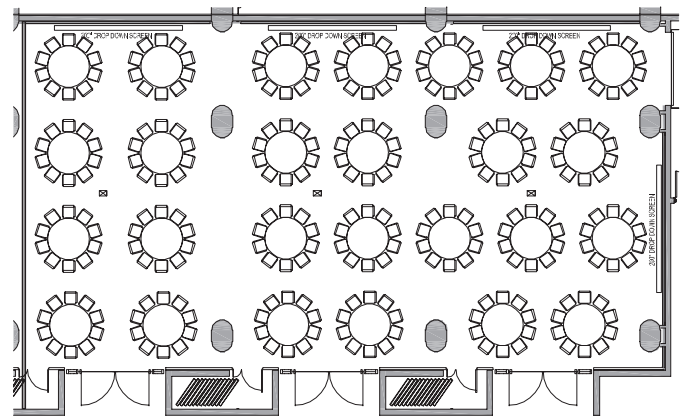

ISABELLA
CONFERENCE
ROOM 2, 3 & 4

326

Metres
(L x W)

8.6 x 10.6

Square
Metres

208

Ceiling Height

At wall: 3.9
At centre: 3.9

WALL MOUNTED DATA, TV AND POWER CONNECTIONS

School Room

ISABELLA
CONFERENCE
ROOM 2, 3 & 4

208

Dinner

ISABELLA
CONFERENCE
ROOM 2, 3 & 4

360

LEGACY
HOTELS & RESORTS